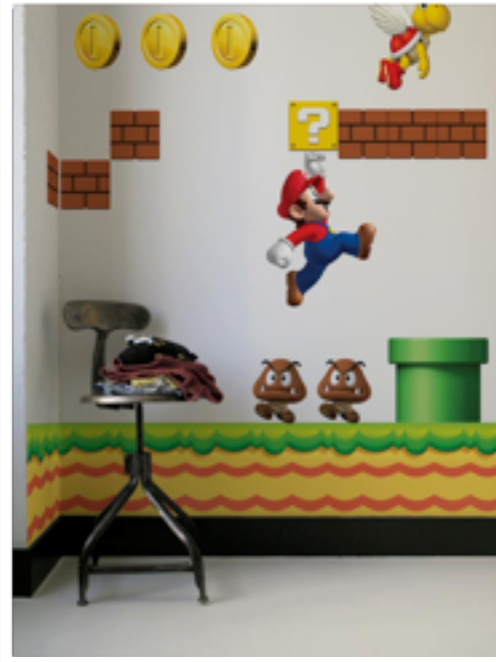

Supernice

These **Nintendo** wall stickers make unique Christmas presents for gamers.

Fans, young & old will appreciate the iconic Donkey Kong, Super Mario Bros. & New Super Mario.

Sure to be much appreciated by die hard fans everywhere.

Price:

Donkey Kong £65

Super Mario Bros. £65

New Super Mario Bros. £65

Supernice: 106 Colombia Road,
London, E2 7RG

T: 020 7613 3890

www.supernice.co.uk

Press enquiries:

Lisa@sheilafitzjonespr.com